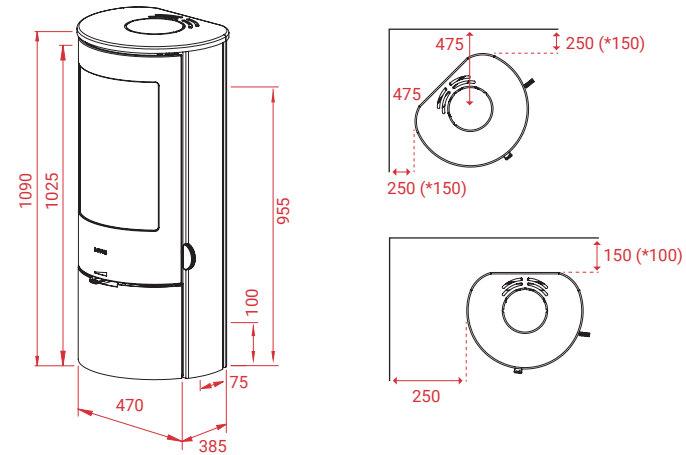

Prestige Basic Limestone