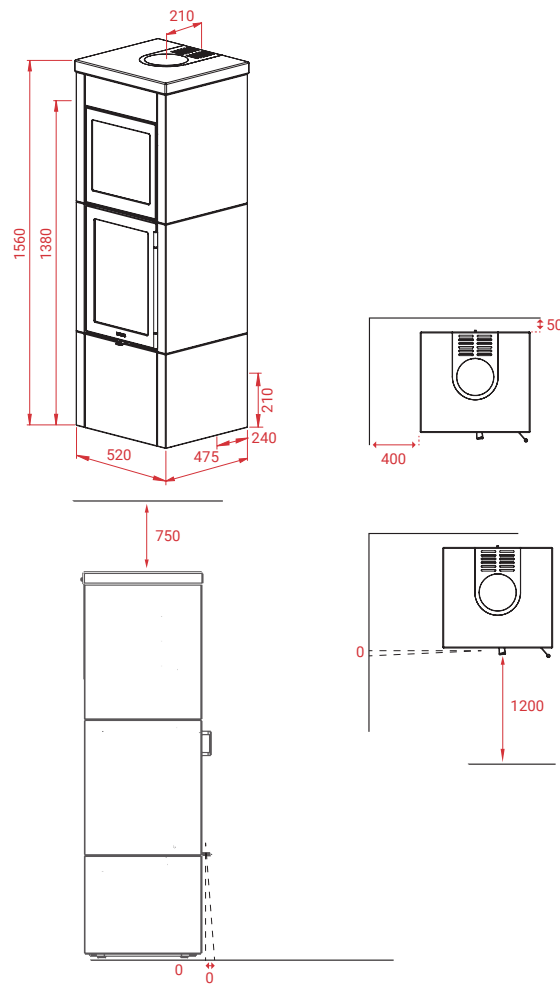

QM40 Kleberstein Bakeovn