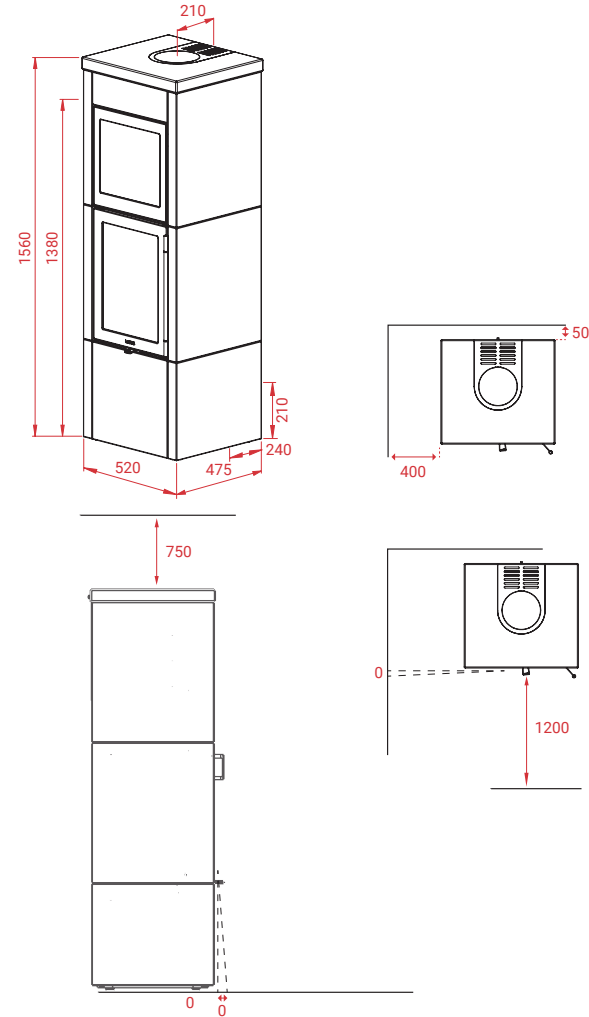

QM40 Indian Night Bakeovn